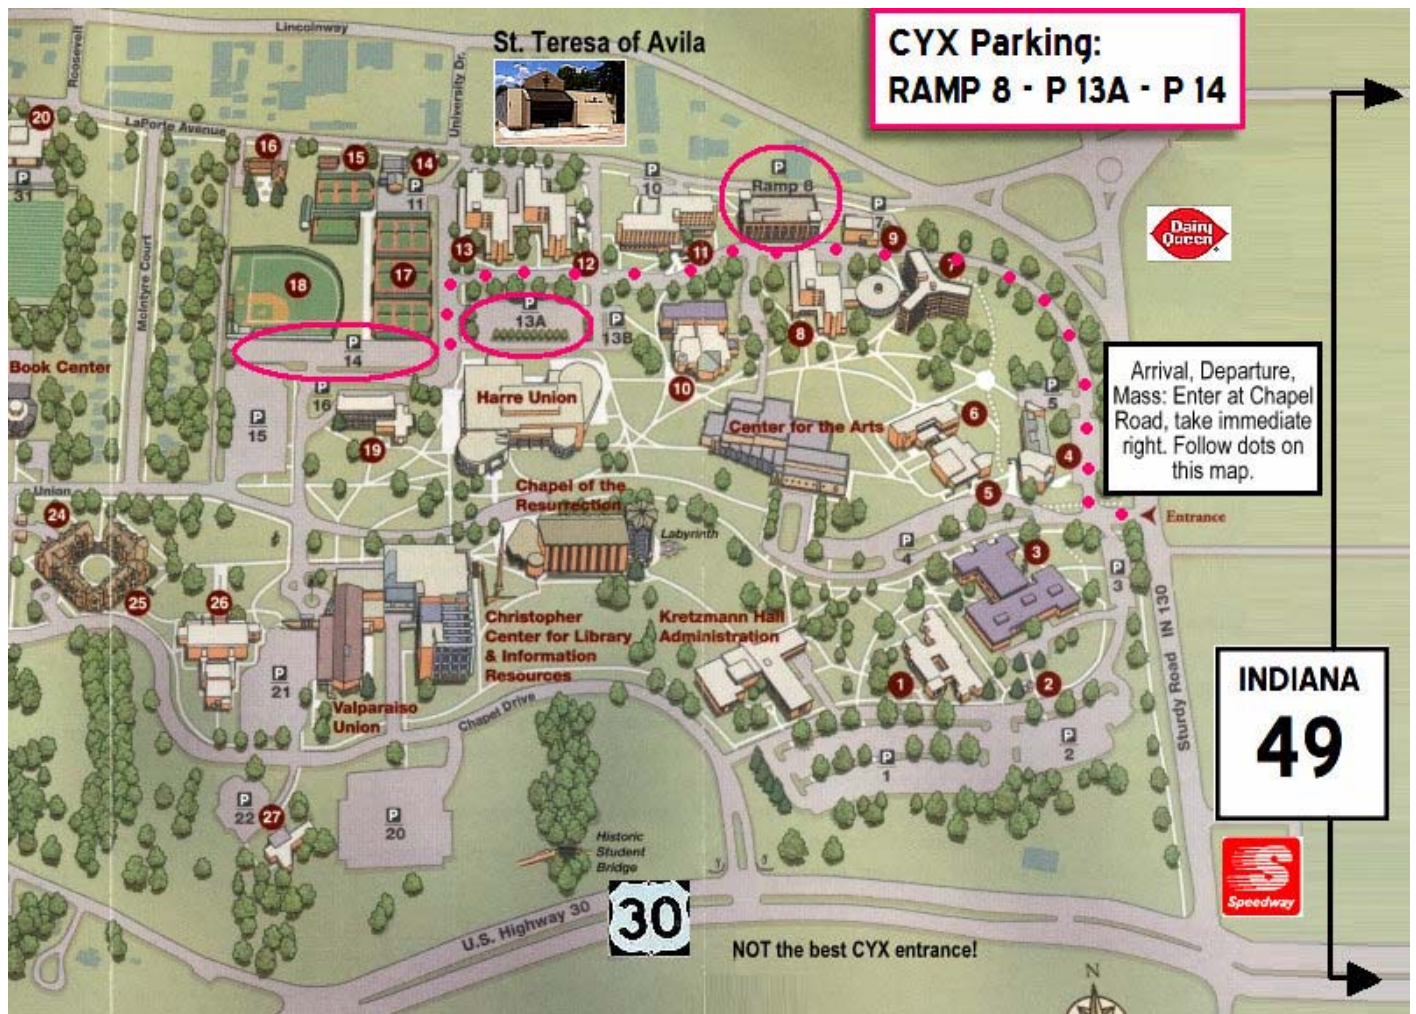

From the west (incl. Interstate 65):

In Merrillville, pick up US 30 East. Proceed about 12 miles to Valparaiso. Turn left at the stoplight at State Road 130 (Sturdy Road). (Speedway Gas at NE corner of intersection). Enter at first Valparaiso University entrance on left, then take **immediate right** onto Frontage Rd., Follow road bend to the left. Wehrenberg Hall is on left, Parking Ramp is on right. Continue on road toward Harre Union.

From Interstate 80/90 or 94:

In Chesterton, exit at Indiana 49 South and go about 10 miles and turn on to US 30 West. Go west about 1/4 mile and turn right on to State Road 130 (Sturdy Road). (Speedway Gas at NE corner of intersection). Enter at first Valparaiso University entrance on left, then take **immediate right** onto Frontage Rd., Follow road bend to the left. Wehrenberg Hall is on left, Parking Ramp is on right. Continue on road toward Harre Union.

In the summer, few parking restrictions apply. You may park in any University lot, except where indicated for handicapped or service vehicles. Best parking:

- **CLOSEST TO HARRE UNION:** Parking Lots 13A & 14 (adjacent to tennis courts)
- **FOR PARTICIPANTS KEEPING THEIR VEHICLES THROUGHOUT CYX:** Parking Ramp 8 (nearest parking for dorms)